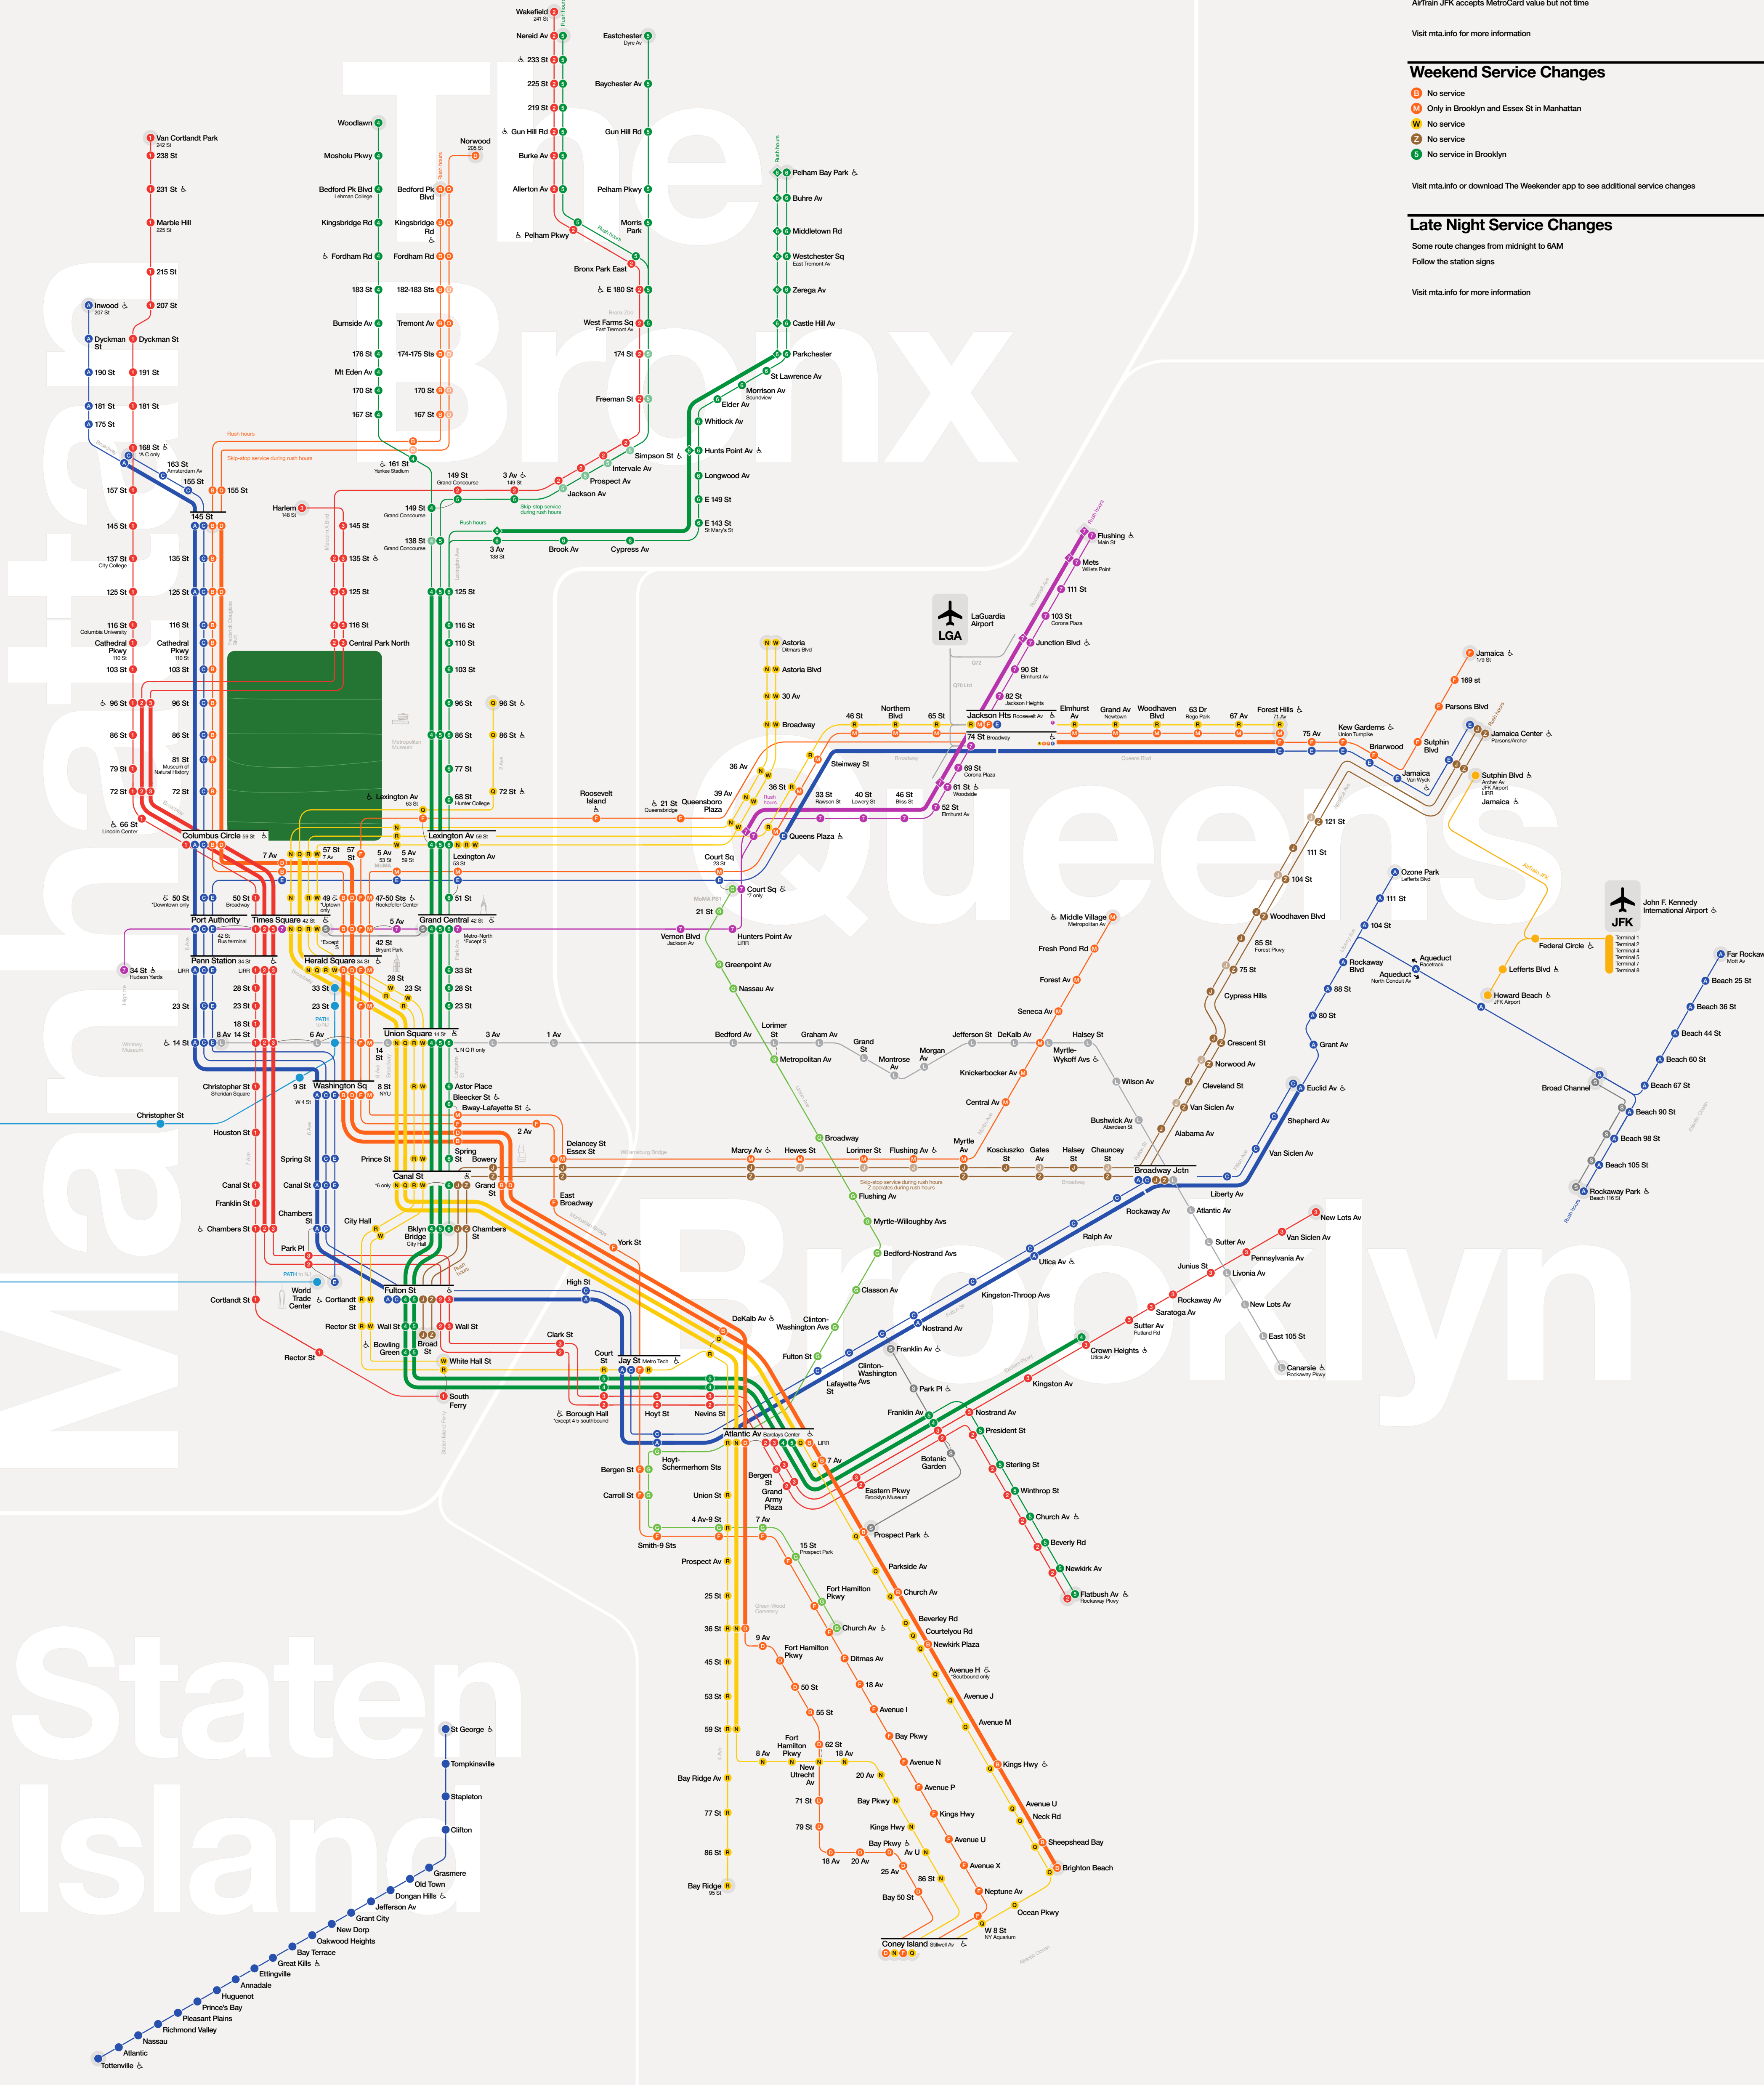

New York City Subway

December 2016

Bold lines show express tracks

Thin lines show local tracks

Circles indicate stops

Path accepts MetroCard value but not time

Visit mta.info for more information

Weekend Service Changes

- **B** No service
- **M** Only in Brooklyn and Essex St in Manhattan
- **W** No service
- **Z** No service
- **S** No service in Brooklyn

Late Night Service Changes

Some route changes from midnight to 6AM

Follow the station signs

Visit mta.info for more information

Staten Island